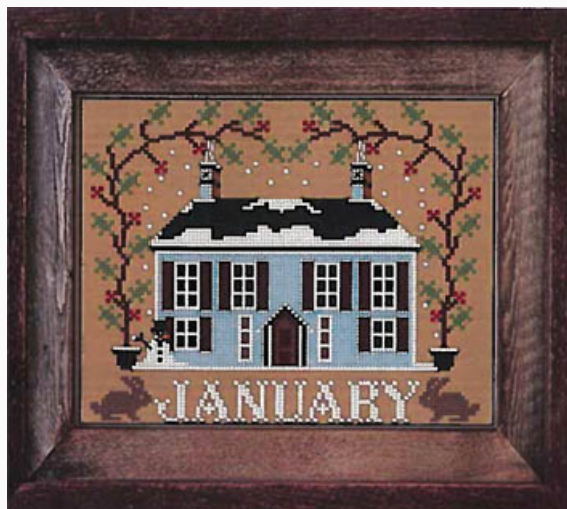

Schemi Punto Croce

I'll Be Home Mystery - January

da: Twin Peak Primitives

Modello: SCHHOF19-1596

I'll Be Home Mystery - January

Prezzo: € 16.22 (incl. IVA)