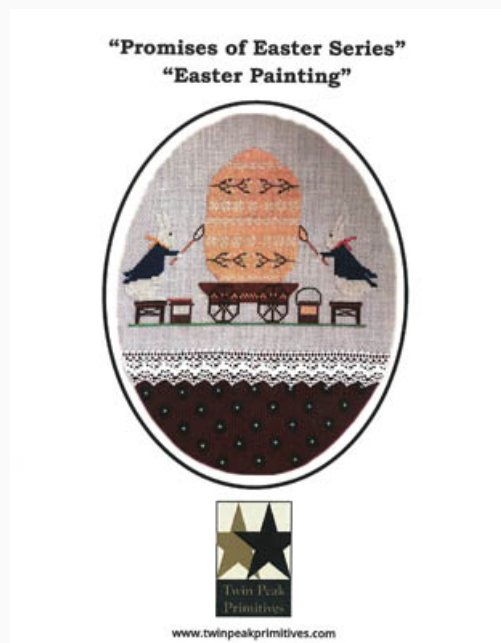

Schemi Punto Croce

Promises Of Easter - Easter Painting

da: Twin Peak Primitives

Modello: SCHHOF20-1090

Promises Of Easter - Easter Painting

Prezzo: € 11.23 (incl. IVA)