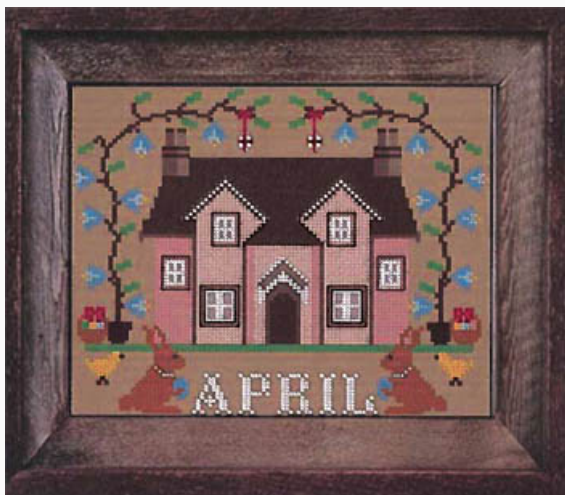

Schemi Punto Croce

I'll Be Home Mystery - August

da: Twin Peak Primitives

Modello: SCHHOF19-1592

I'll Be Home Mystery - August

Prezzo: € 16.22 (incl. IVA)

Schemi Punto Croce

I'll Be Home Mystery - October

da: Twin Peak Primitives

Modello: SCHHOF19-1593

I'll Be Home Mystery - October

Prezzo: € 16.22 (incl. IVA)

Schemi Punto Croce

I'll Be Home Mystery - April

da: Twin Peak Primitives

Modello: SCHHOF19-1594