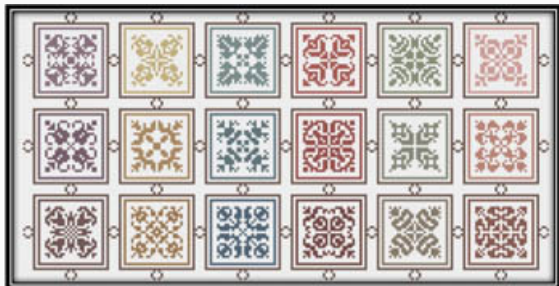

Woven Geometry In Blackwork

Prezzo: € 9.98 (incl. IVA)

Schemi Punto Croce

Flowers For My Stitching

da: Works By ABC

Modello: SCHHOF19-1990

Flowers For My Stitching

Prezzo: € 9.98 (incl. IVA)

Schemi Punto Croce

Symmetrical Squares From 1603

da: Works By ABC

Modello: SCHHOF19-1991

Symmetrical Squares From 1603

Prezzo: € 9.98 (incl. IVA)

Schemi Punto Croce

Knot Your Needle In Cross Stitch