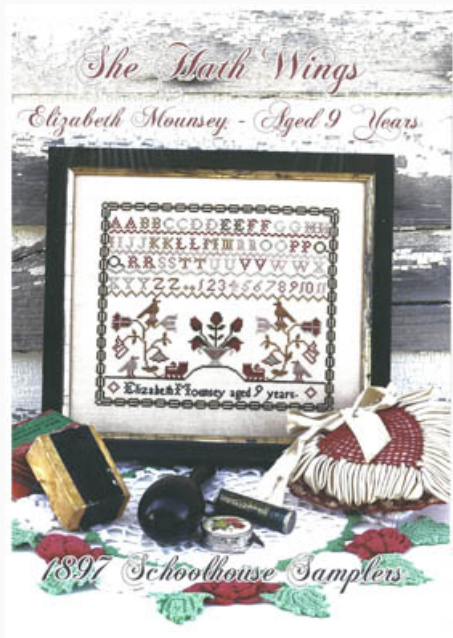

## Universal Prayer - Frances Bradley (Aged 13, 1821)

da: 1897 Schoolhouse Samplers

Modello: SCHHOF20-2723

Universal Prayer - Frances Bradley (Aged 13, 1821)

**Prezzo: € 26.20** (incl. IVA)

Schemi Punto Croce

## She Hath Wings - Elizabeth Mounsey (Aged 9 years)

da: 1897 Schoolhouse Samplers

Modello: SCHHOF20-2724

She Hath Wings - Elizabeth Mounsey (Aged 9 years)

**Prezzo: € 21.21** (incl. IVA)

Schemi Punto Croce