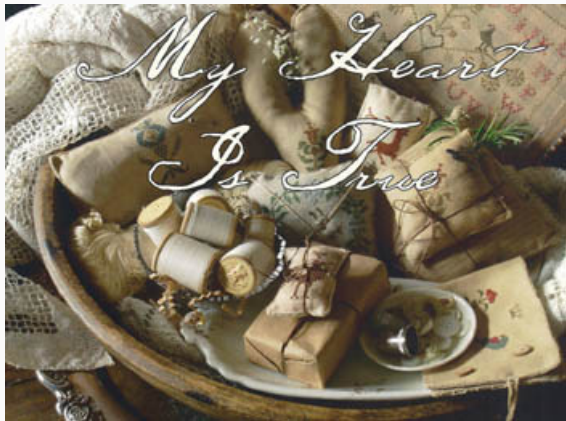

Schemi Punto Croce

My Heart Is True

da: Blackbird Designs

Modello: SCHHOF09-1349

My Heart Is True

Prezzo: € 29.95 (incl. IVA)