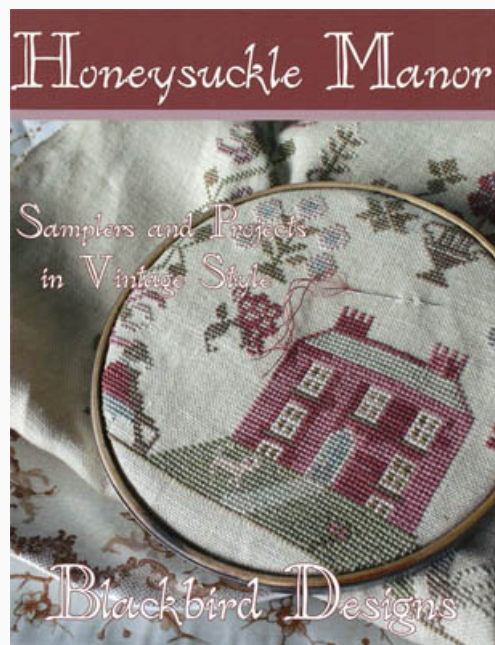

Schemi Punto Croce

Honeysuckle Manor (REPRINTED)

da: Blackbird Designs

Modello: LIBHOF10-1346

Honeysuckle Manor
Punti 143x159

Prezzo: € 31.19 (incl. IVA)

Lista dei Materiali: nella pagina successiva è presente la lista dei materiali necessari per la realizzazione.