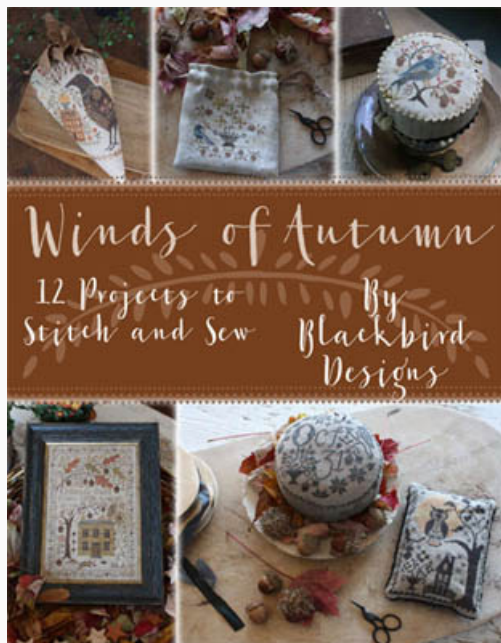

## Winds Of Autumn (12 projects)

da: Blackbird Designs

Modello: LIBHOF20-2955

Winds Of Autumn (12 projects)

**Prezzo: € 37.43** (incl. IVA)

Schemi Punto Croce