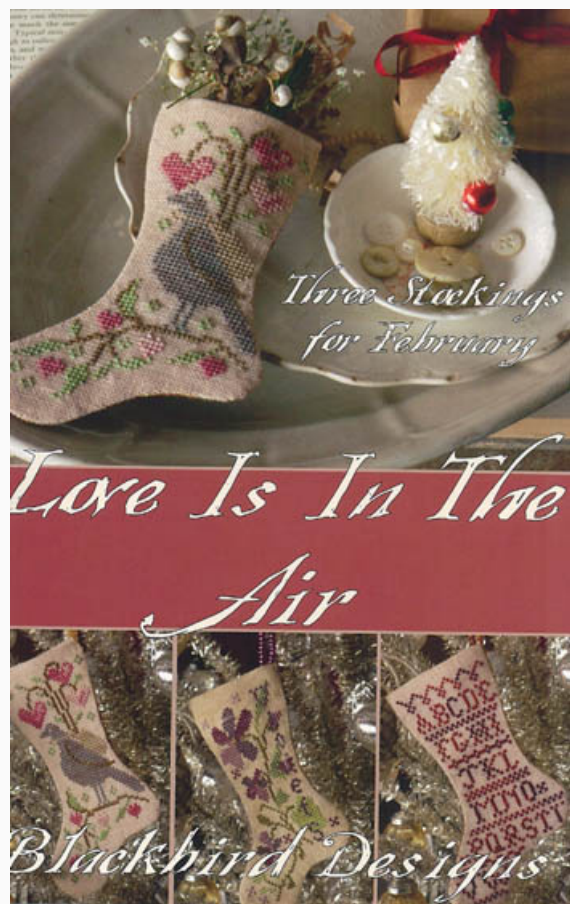

Schemi Punto Croce

Love Is In The Air

da: Blackbird Designs

Modello: LIBHOF09-1353

Love Is In The Air

Prezzo: € 11.23 (incl. IVA)