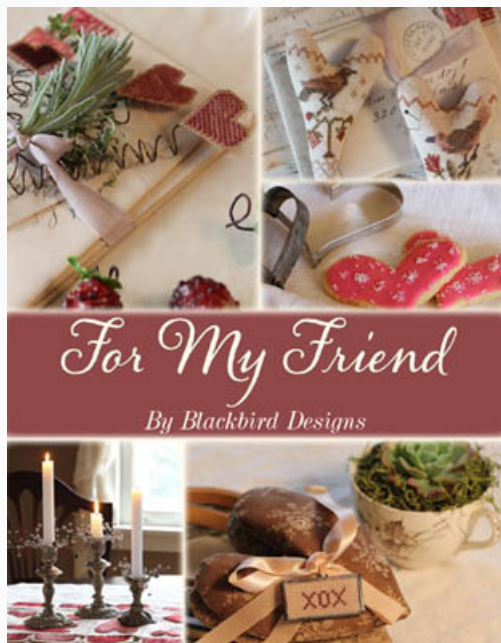

Schemi Punto Croce

For My Friend (44 pgs)

da: Blackbird Designs

Modello: SCHHOF12-1321

For My Friend (44 pgs)

Prezzo: € 33.69 (incl. IVA)