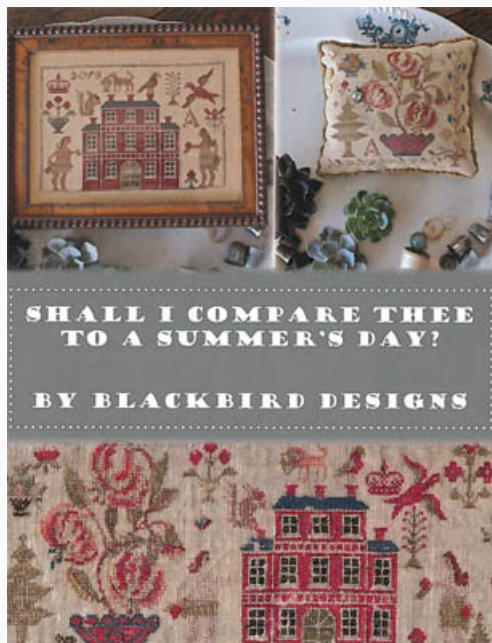

Schemi Punto Croce

Shall I Compare Thee To A Summer Day?

da: Blackbird Designs

Modello: LIBHOF18-1540

Shall I Compare Thee To A Summer Day?

Prezzo: € 22.46 (incl. IVA)