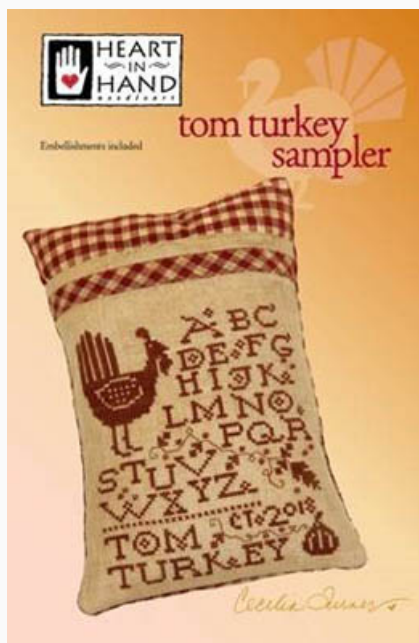

Schemi Punto Croce

Hocus Pocus Halloween

da: Heart In Hand Needleart

Modello: SCHHOF18-2277

Hocus Pocus Halloween

Prezzo: € 7.49 (incl. IVA)

Schemi Punto Croce

Harvest On Dahlia Ridge (w/embellishments)

da: Heart In Hand Needleart

Modello: SCHHOF18-2278

Harvest On Dahlia Ridge (w/embellishments)

Prezzo: € 14.97 (incl. IVA)

Schemi Punto Croce

Wee One - Santa 2018 (w/embellishments)

da: Heart In Hand Needleart

Modello: SCHHOF18-2279

Wee One - Santa 2018 (w/embellishments)

Prezzo: € 10.61 (incl. IVA)

Schemi Punto Croce

Tom Turkey Sampler (W/emb)

da: Heart In Hand Needleart

Modello: SCHHOF18-2450

Tom Turkey Sampler (W/emb)

Holly Jolly Holiday

da: Heart In Hand Needleart

Modello: SCHHOF18-2582

Holly Jolly Holiday

Prezzo: € 7.49 (incl. IVA)

Schemi Punto Croce

Merry Making Mini - O Be Joyful (w/embellishments)

da: Heart In Hand Needleart