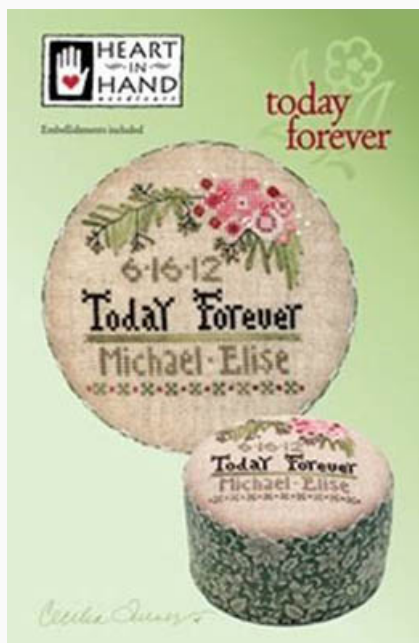

Schemi Punto Croce

Merry Making Mini - Free (w/embellishments)

da: Heart In Hand Needleart

Modello: SCHHOF18-1932

Merry Making Mini - Free (w/embellishments)

Prezzo: € 8.73 (incl. IVA)

Schemi Punto Croce

Bird In The Hand - Summer (w/embellishment)

da: Heart In Hand Needleart

Modello: SCHHOF18-1933

Bird In The Hand - Summer (w/embellishment)

Prezzo: € 10.61 (incl. IVA)

Schemi Punto Croce

Today Forever (w/embellishments)

da: Heart In Hand Needleart

Modello: SCHHOF18-2172

Today Forever (w/embellishments)

Prezzo: € 14.97 (incl. IVA)

Schemi Punto Croce

Ye Old Crow Sampler (w/embellishments)

da: Heart In Hand Needleart

Modello: SCHHOF18-2173

Ye Old Crow Sampler (w/embellishments)

Prezzo: € 14.97 (incl. IVA)

Schemi Punto Croce

Bird In The Hand - Autumn (w/embellishment)

da: Heart In Hand Needleart

Modello: SCHHOF18-2276

Bird In The Hand - Autumn (w/embellishment)

Prezzo: € 10.61 (incl. IVA)