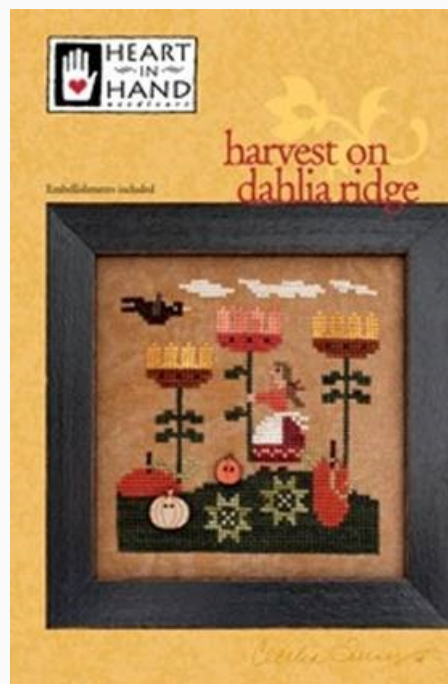

Prezzo: € 14.97 (incl. IVA)

Schemi Punto Croce

Bird In The Hand - Autumn (w/embellishment)

da: Heart In Hand Needleart

Modello: SCHHOF18-2276

Bird In The Hand - Autumn (w/embellishment)

Prezzo: € 10.61 (incl. IVA)

Schemi Punto Croce

Hocus Pocus Halloween

da: Heart In Hand Needleart

Modello: SCHHOF18-2277

Hocus Pocus Halloween

Prezzo: € 7.49 (incl. IVA)

Schemi Punto Croce

Harvest On Dahlia Ridge (w/embellishments)

da: Heart In Hand Needleart

Modello: SCHHOF18-2278

Harvest On Dahlia Ridge (w/embellishments)

Prezzo: € 14.97 (incl. IVA)

Schemi Punto Croce

Wee One - Santa 2018 (w/embellishments)

da: Heart In Hand Needleart