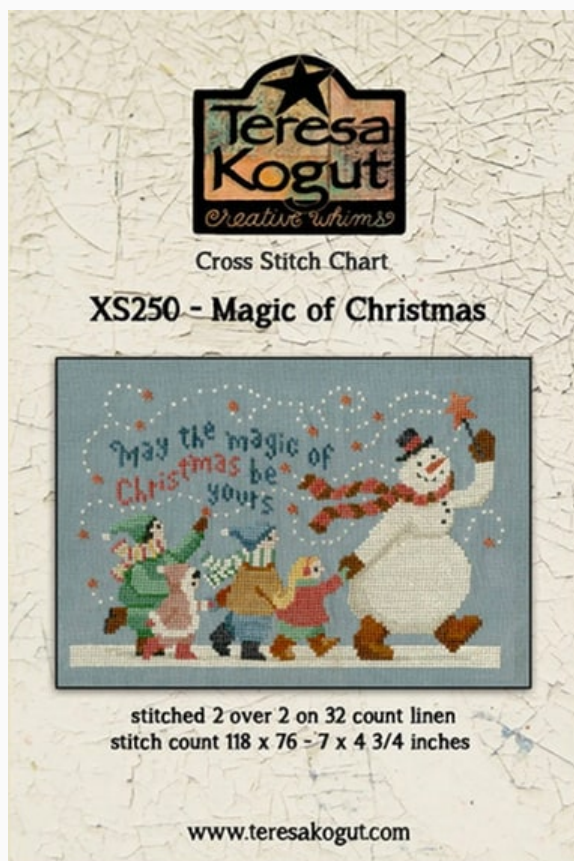

Schemi Punto Croce

Magic of Christmas

da: Teresa Kogut

Lista dei Materiali: nella pagina successiva è presente la lista dei materiali necessari per la realizzazione.