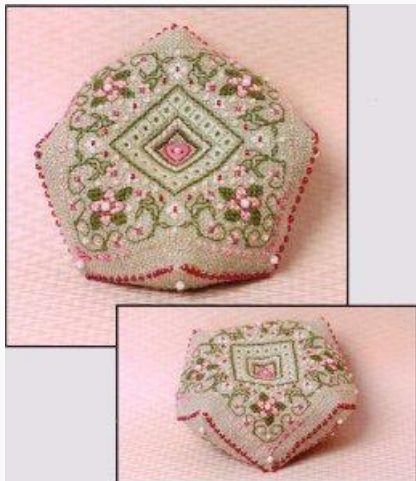

Schemi Punto Croce

Cherry Blossoms Biscornue Pincushion (w/beads)

da: The Sweetheart Tree

Modello: SCHHOF21-1136

Cherry Blossoms Biscornue Pincushion (w/beads)
Punti: 52w x 52h

Prezzo: € 27.45 (incl. IVA)