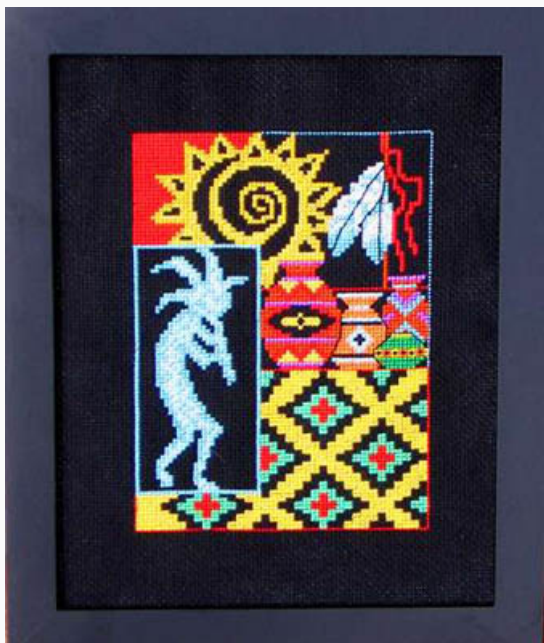

Schemi Punto Croce

Spirits Of The Southwest II

da: Bobbie G Designs

Modello: SCHHOF11-1018

Spirits Of The Southwest II

Prezzo: € 7.49 (incl. IVA)