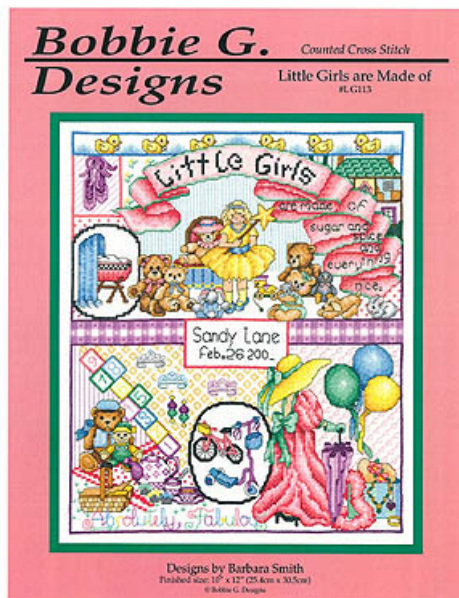

Schemi Punto Croce

Little Girls Are Made Of

da: Bobbie G Designs

Modello: SCHHOF07-2246

Little Girls Are Made Of

Prezzo: € 9.98 (incl. IVA)