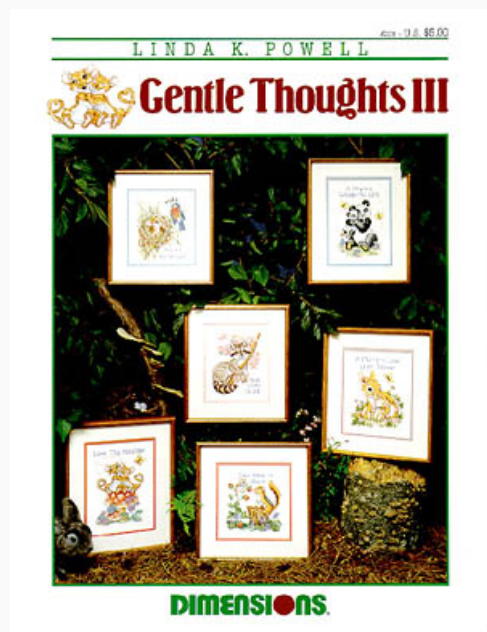

Schemi Punto Croce

Gentle Thoughts III

da: Dimensions

Modello: SCHHOF95-681

Gentle Thoughts III
Designed by Linda K. Powell

Prezzo: € 3.62 (incl. IVA)