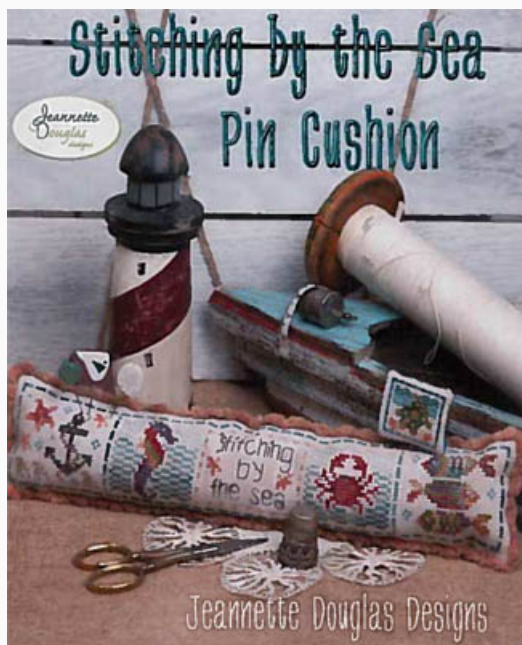

Blooming Bouquets #2 Cheerful Emb. Pack

da: Jeannette Douglas Designs

Modello: ACCHOF19-1246

Blooming Bouquets #2 Cheerful Emb. Pack
Nashville 2019

Prezzo: € 78.66 (incl. IVA)

Schemi Punto Croce

Sew Together #1 Samplers

da: Jeannette Douglas Designs

Modello: SCHHOF19-1247

Sew Together #1 Samplers
Nashville 2019

Prezzo: € 12.48 (incl. IVA)

Schemi Punto Croce

Sew Together #2 Pins & Needles

da: Jeannette Douglas Designs

Modello: SCHHOF19-1248

Sew Together #2 Pins & Needles
Nashville 2019

Prezzo: € 12.48 (incl. IVA)

Schemi Punto Croce

Stitching By The Sea Pin Cushion

da: Jeannette Douglas Designs

Modello: SCHHOF19-1249

Stitching By The Sea Pin Cushion
Nashville 2019