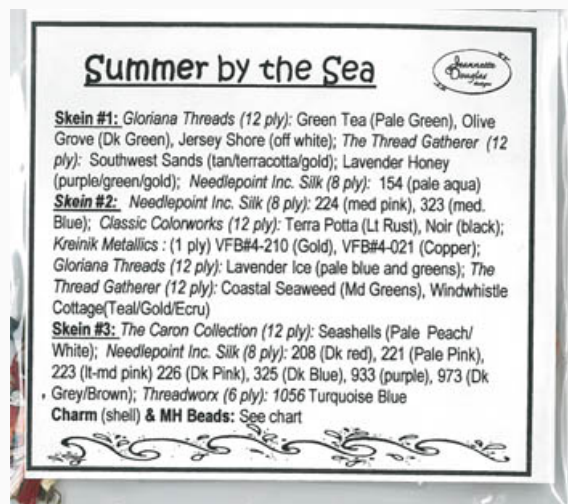

Summer By The Sea - Seasonal Set #2

da: Jeannette Douglas Designs

Modello: SCHHOF16-1701

Summer By The Sea - Seasonal Set #2

Prezzo: € 17.47 (incl. IVA)

Schemi Punto Croce

Summer By The Sea Emb. Pkg.

da: Jeannette Douglas Designs

Modello: ACCHOF16-1702

Summer By The Sea Emb. Pkg.

Prezzo: € 62.39 (incl. IVA)

Schemi Punto Croce

Autumn By The Sea Emb. Pkg.

da: Jeannette Douglas Designs

Modello: ACCHOF16-1822

Autumn By The Sea Emb. Pkg.