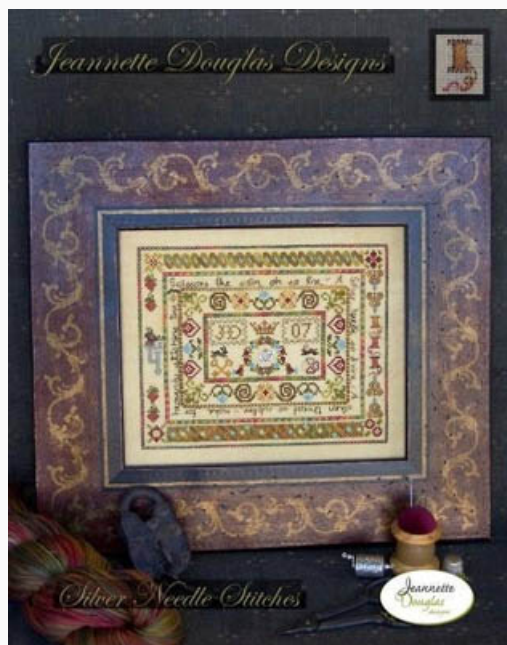

Schemi Punto Croce

Silver Needle Stitches

da: Jeannette Douglas Designs

Modello: SCHHOF08-1184

Silver Needle Stitches

Prezzo: € 18.72 (incl. IVA)