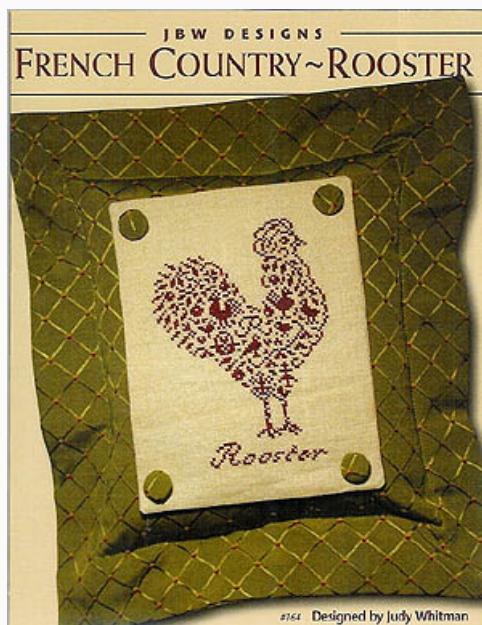

Schemi Punto Croce

French Country Rooster

da: JBW Designs

Modello: SCHHOF07-1175

French Country Rooster

Punti: 50 x 74

Prezzo: € 7.49 (incl. IVA)

Lista dei Materiali: nella pagina successiva è presente la lista dei materiali necessari per la realizzazione.