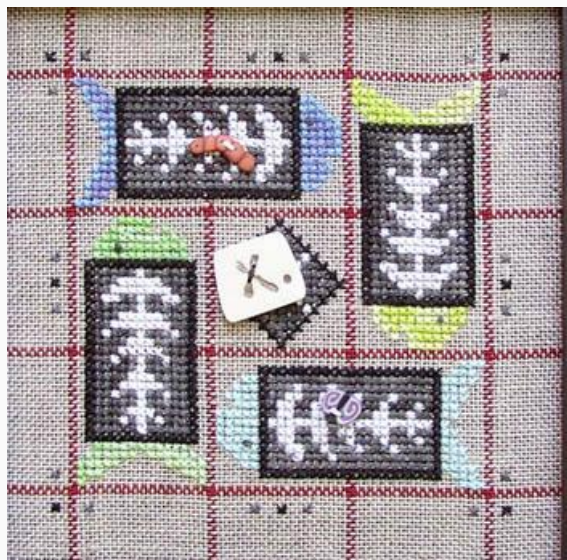

Schemi Punto Croce

Alphabet Baubles-X Is For X Ray

da: Samsarah Designs Studio

Modello: SCHHOF10-2183

Alphabet Baubles-X Is For X Ray
Punti 53x53

Prezzo: € 6.24 (incl. IVA)

Lista dei Materiali: nella pagina successiva è presente la lista dei materiali necessari per la realizzazione.