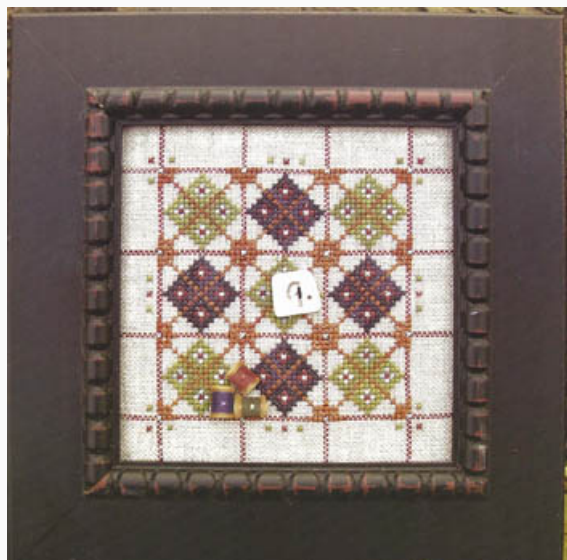

Schemi Punto Croce

Alphabet Baubles-Q Is For Quilt

da: Samsarah Designs Studio

Modello: SCHHOF10-1111

Alphabet Baubles-Q Is For Quilt
Punti 53x53

Prezzo: € 6.24 (incl. IVA)

Lista dei Materiali: nella pagina successiva è presente la lista dei materiali necessari per la realizzazione.