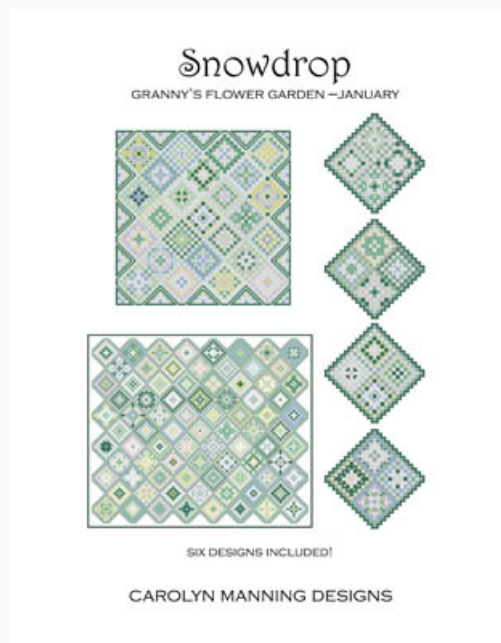

Modello: SCHHOF20-1258

Lucky Gnomes

Prezzo: € 9.36 (incl. IVA)

Schemi Punto Croce

Snowdrop - Granny's Garden January

da: CM Designs

Modello: SCHHOF20-1259

Snowdrop - Granny's Garden January