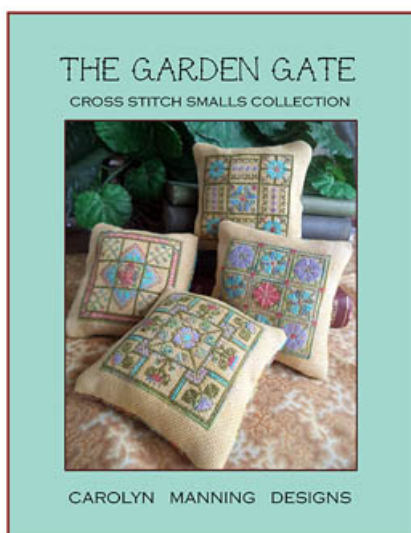

Schemi Punto Croce

Garden Gate Smalls

da: CM Designs

Modello: SCHHOF18-2823

Garden Gate Smalls
Punti: 57w x 57h

Prezzo: € 16.22 (incl. IVA)