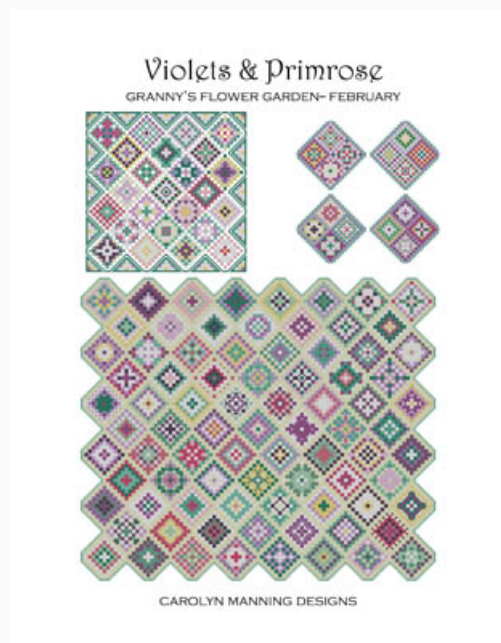

Schemi Punto Croce

Violets & Primrose - Granny'sGarden February

da: CM Designs

Modello: SCHHOF20-1260

Violets & Primrose - Granny'sGarden February

Prezzo: € 14.97 (incl. IVA)