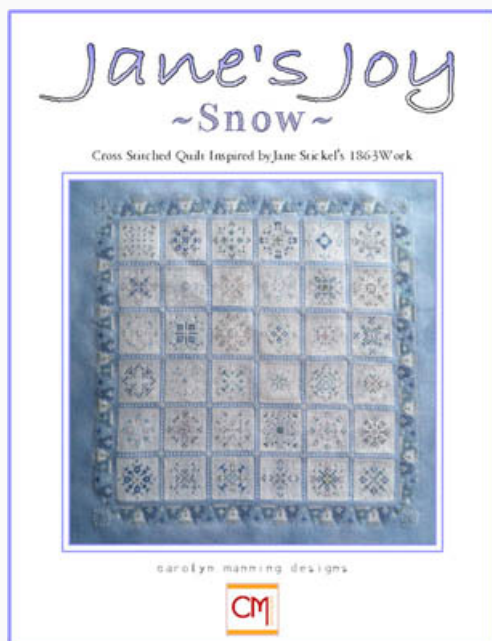

Schemi Punto Croce

Snow (Jane`s Joy Collection)

da: CM Designs

Modello: SCHHOF16-2345

Snow (Jane`s Joy Collection)

Prezzo: € 17.47 (incl. IVA)