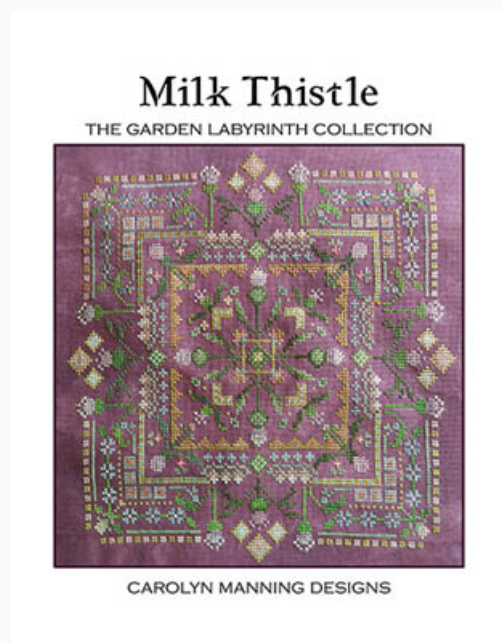

Schemi Punto Croce

Milk Thistle

da: CM Designs

Modello: SCHHOF19-1999

Milk Thistle
Punti: 131w x 131h

Prezzo: € 16.22 (incl. IVA)