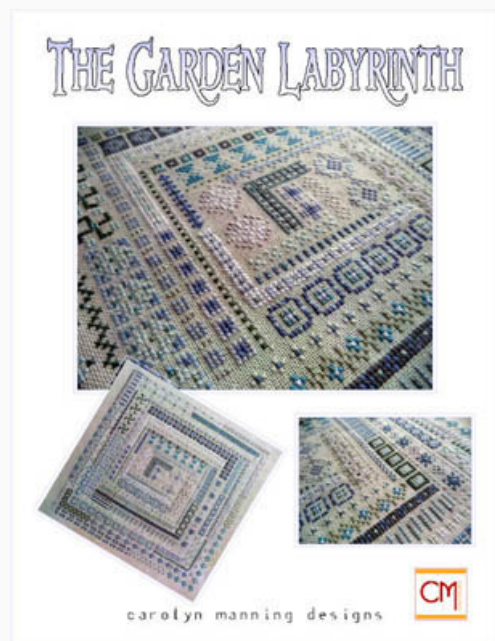

Crazy Quilting, October Stitched Quilt Block

da: CM Designs

Modello: SCHHOF16-2120

Crazy Quilting, October Stitched Quilt Block

Prezzo: € 12.48 (incl. IVA)

Schemi Punto Croce

Garden Labyrinth, The (Winter)

da: CM Designs