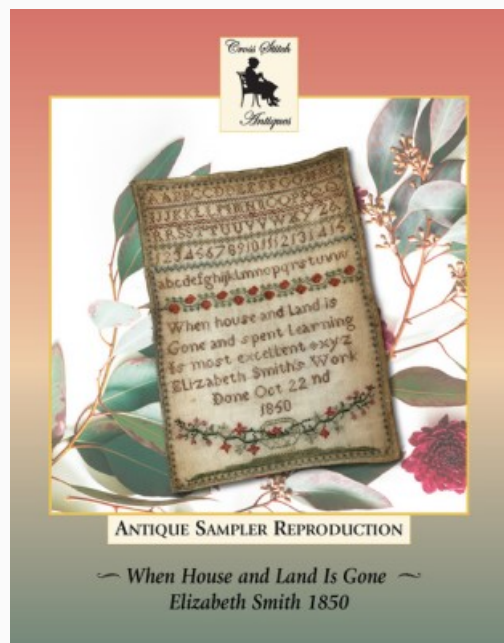

Schemi Punto Croce

When House And Land Is Gone, Elizabeth Smith 1850

da: Cross Stitch Antiques

Modello: SCHHOF22-2349

When House And Land Is Gone, Elizabeth Smith 1850

Prezzo: € 24.96 (incl. IVA)