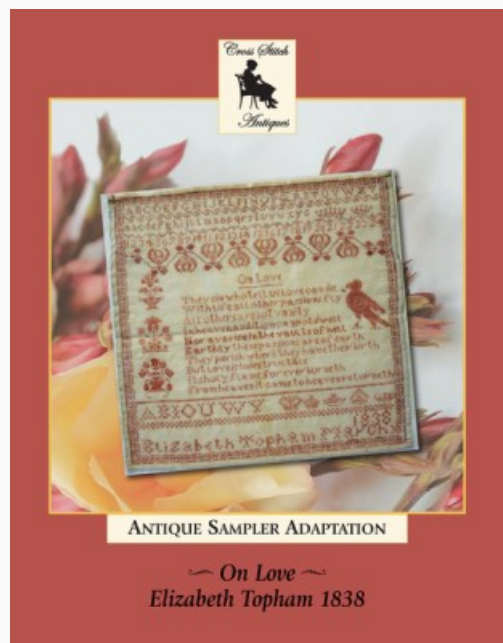

Schemi Punto Croce

On Love, Elizabeth Topham 1838

da: Cross Stitch Antiques

Modello: SCHHOF22-2350

On Love, Elizabeth Topham 1838

Prezzo: € 29.95 (incl. IVA)