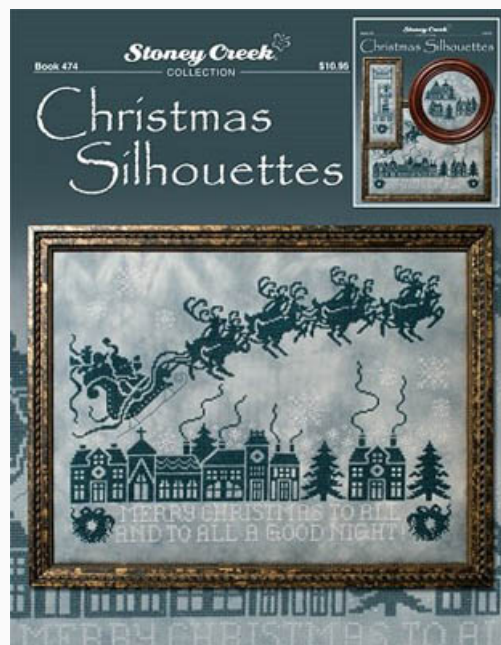

Schemi Punto Croce

Christmas Silhouettes

da: Stoney Creek Collection

Modello: SCHHOF14-1316

Christmas Silhouettes

Prezzo: € 13.68 (incl. IVA)