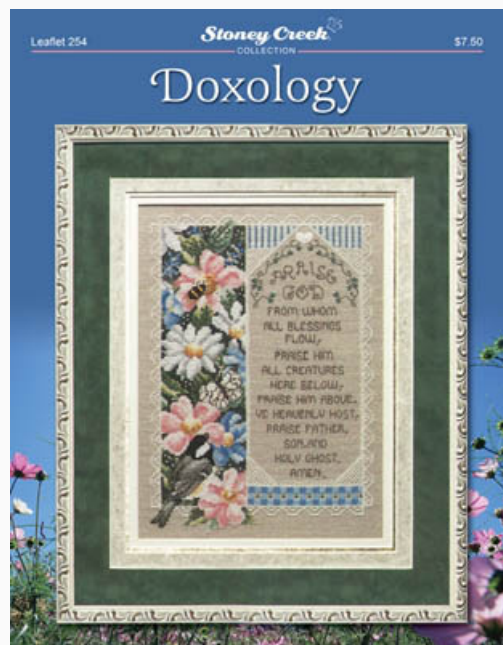

Schemi Punto Croce

Doxology

da: Stoney Creek Collection

Modello: SCHHOF13-1944

Doxology

Prezzo: € 9.36 (incl. IVA)