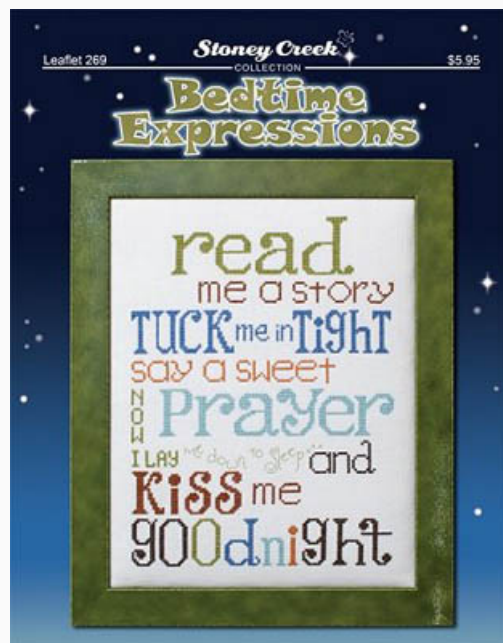

Modello: SCHHOF14-1311

Bedtime Expressions

Prezzo: € 7.44 (incl. IVA)

Schemi Punto Croce

Birds Of The Month-February (Blue Jay)

da: Stoney Creek Collection

Modello: SCHHOF14-1309

Birds Of The Month-February (Blue Jay)