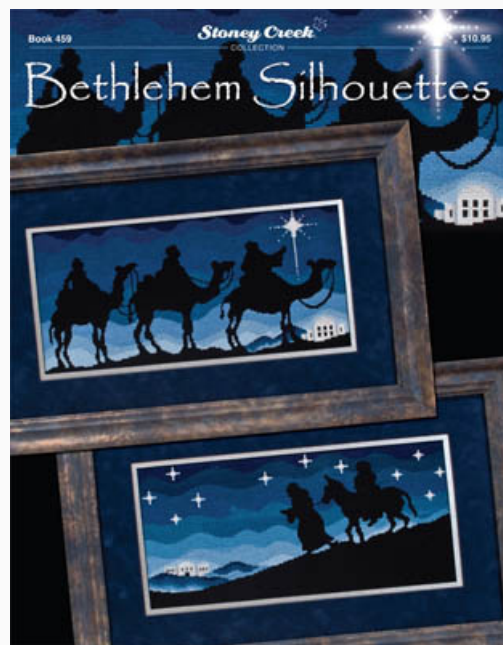

Schemi Punto Croce

Bethlehem Silhouettes

da: Stoney Creek Collection

Modello: SCHHOF13-1110

Bethlehem Silhouettes
Punti 205x94

Prezzo: € 13.68 (incl. IVA)

Lista dei Materiali: nella pagina successiva è presente la lista dei materiali necessari per la realizzazione.