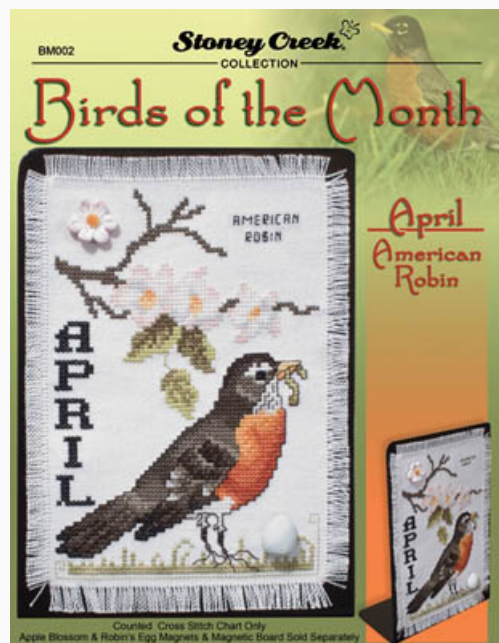

Modello: SCHHOF13-1403

Western Jewels

Prezzo: € 9.36 (incl. IVA)

Schemi Punto Croce

Birds Of The Month-April (American Robin)

da: Stoney Creek Collection

Modello: SCHHOF13-1638

Birds Of The Month-April (American Robin)

Prezzo: € 7.44 (incl. IVA)

Schemi Punto Croce

Birds Of The Month-March (RedBreasted Nuthatch)

da: Stoney Creek Collection

Modello: SCHHOF13-1637

Birds Of The Month-March (RedBreasted Nuthatch)

Prezzo: € 7.44 (incl. IVA)