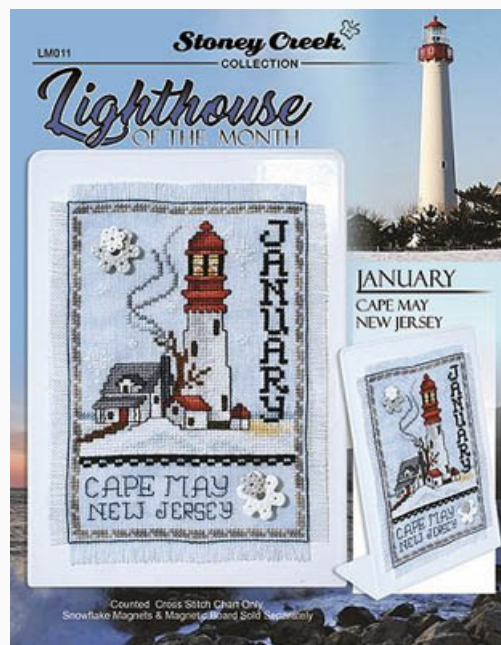

Schemi Punto Croce

Lighthouse Of The Month - January

da: Stoney Creek Collection

Modello: SCHHOF18-1229

Lighthouse Of The Month - January

Punti: 62w x 92h

Prezzo: € 7.44 (incl. IVA)