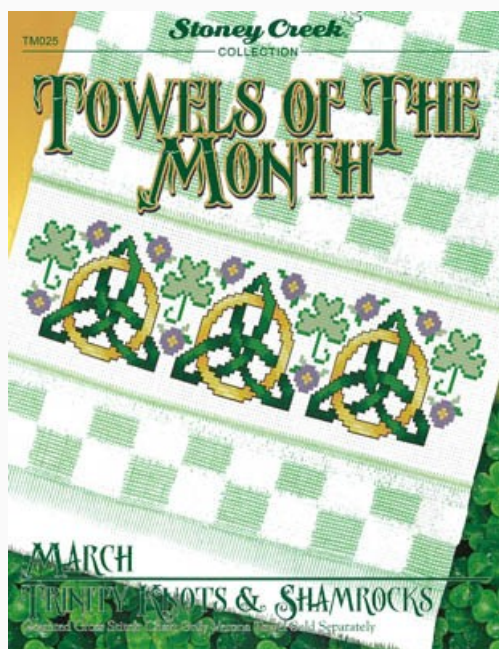

Modello: SCHHOF20-1639

Easter Ornaments II

Prezzo: € 11.18 (incl. IVA)

Schemi Punto Croce

Towels Of The Month - March Trinity Knots & Shamrocks (TM025)

da: Stoney Creek Collection

Modello: SCHHOF20-1724

Towels Of The Month - March Trinity Knots & Shamrocks (TM025)
Punti: 54w x 74h