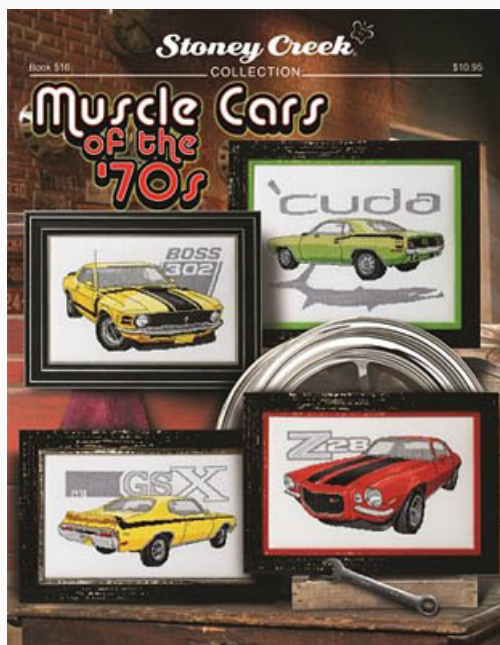

Schemi Punto Croce

Muscle Cars Of The 70s

da: Stoney Creek Collection

Modello: SCHHOF18-1005

Muscle Cars Of The 70s

Prezzo: € 13.68 (incl. IVA)