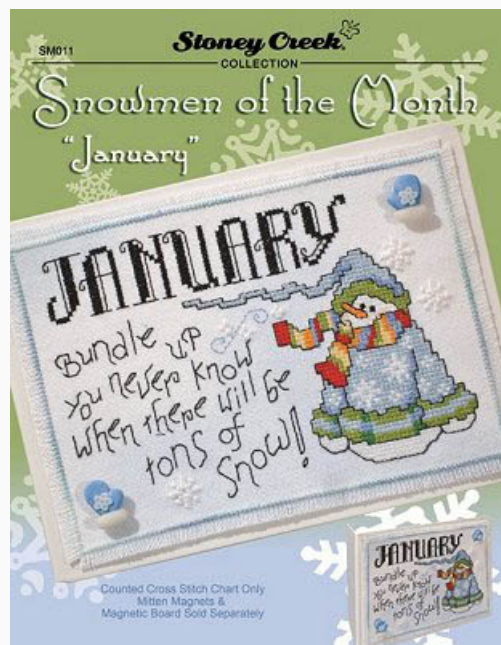

Modello: SCHHOF13-1066

Party Clown, The

Prezzo: € 9.36 (incl. IVA)

Schemi Punto Croce

Snowmen Of The Month-January

da: Stoney Creek Collection

Modello: SCHHOF13-1065

Snowmen Of The Month-January