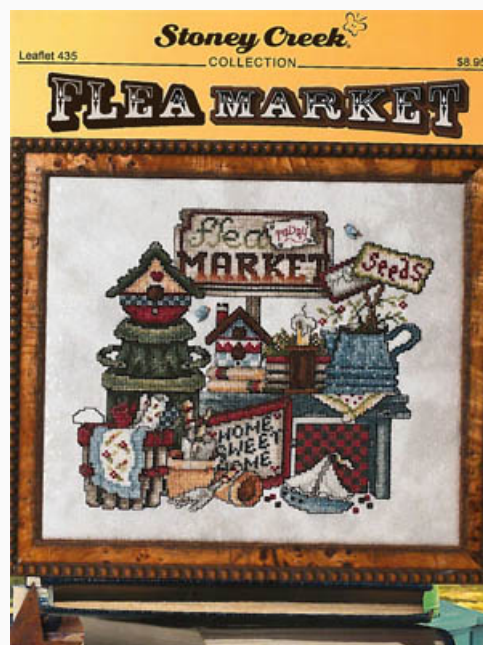

Schemi Punto Croce

Flea Market

da: Stoney Creek Collection

Modello: SCHHOF19-1768

Flea Market

Punti: 132w x 119h

Prezzo: € 11.18 (incl. IVA)