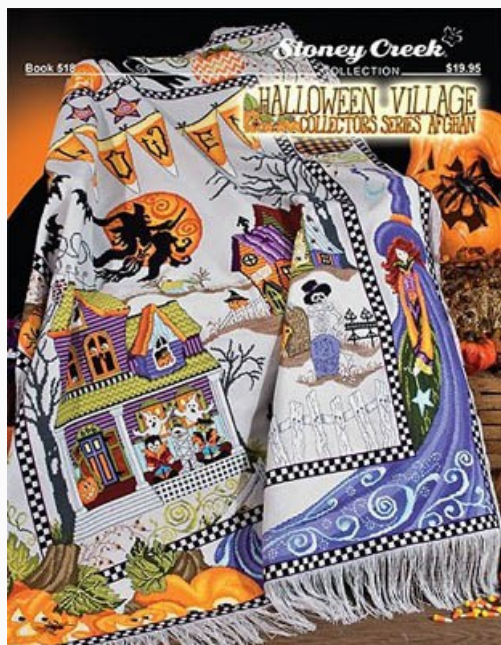

Schemi Punto Croce

Halloween Village Collectors Series Afghan

da: Stoney Creek Collection

Modello: SCHHOF18-1139

Halloween Village Collectors Series Afghan
Punti: 446w x 530h

Prezzo: € 24.91 (incl. IVA)