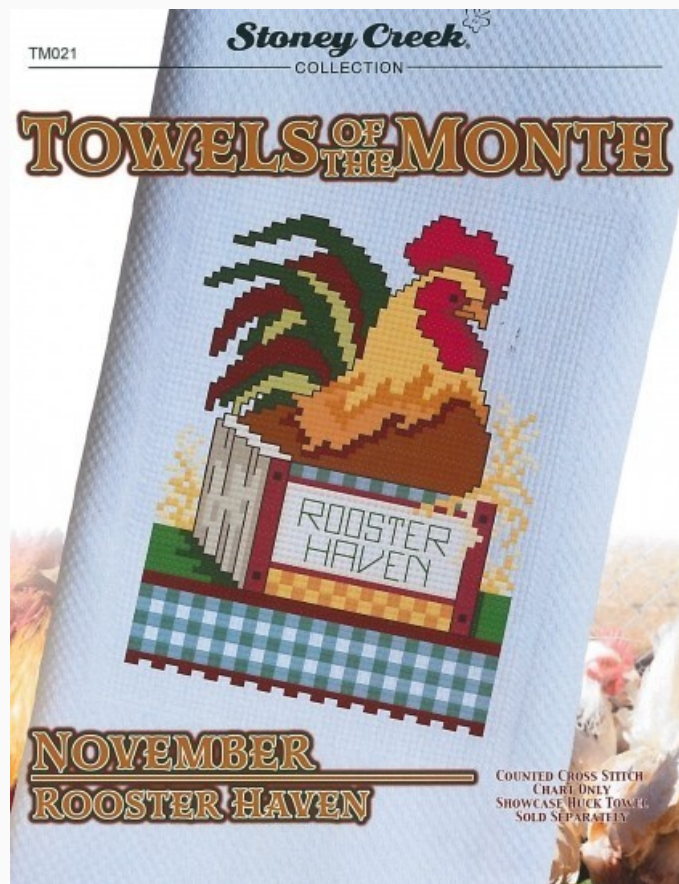

Schemi Punto Croce

Towels Of The Month - November Rooster Haven

da: Stoney Creek Collection

Modello: SCHHOF19-2687

Towels Of The Month - November Rooster Haven
Punti: 96w x 39h

Prezzo: € 7.44 (incl. IVA)