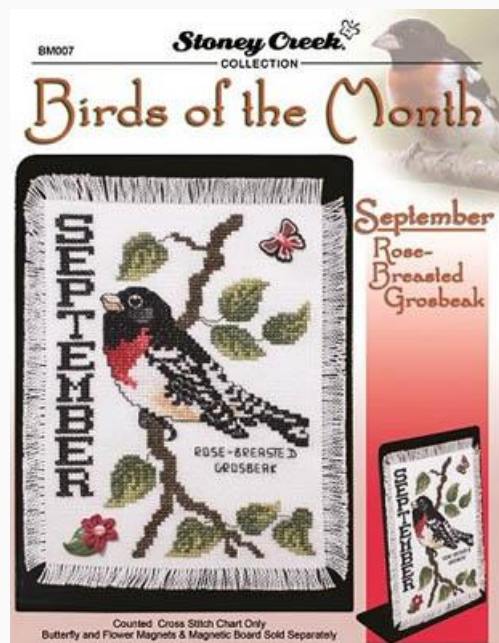

Schemi Punto Croce

Bird Of The Month-Sept (Rose Breasted Grosbeak)

da: Stoney Creek Collection

Modello: SCHHOF13-2497

Bird Of The Month-Sept (Rose Breasted Grosbeak)

Prezzo: € 7.44 (incl. IVA)