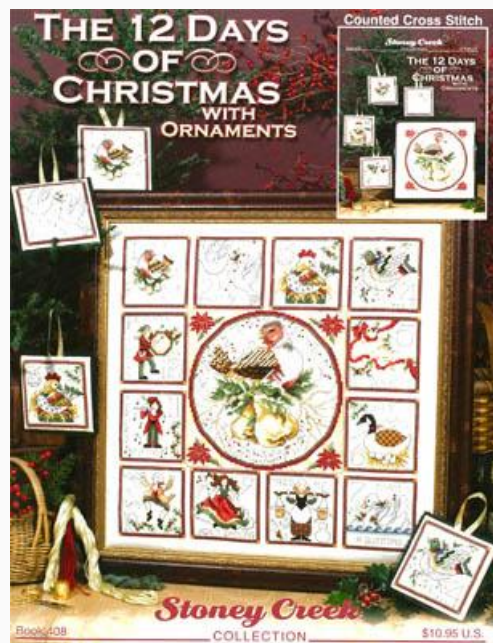

Schemi Punto Croce

12 Days Of Christmas With Ornaments

da: Stoney Creek Collection

Modello: SCHHOF09-2207

12 Days Of Christmas With Ornaments

Prezzo: € 13.68 (incl. IVA)