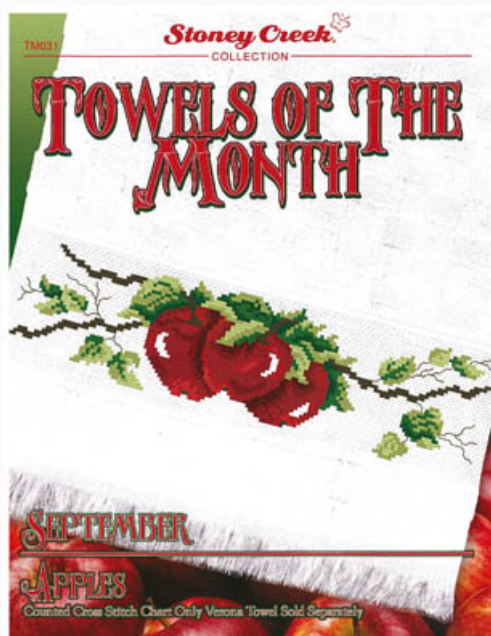

Schemi Punto Croce

Towels Of The Month - September Apples (TM031)

da: Stoney Creek Collection

Modello: SCHHOF20-2852

Towels Of The Month - September Apples (TM031)
Punti: 140w x 36h

Prezzo: € 7.44 (incl. IVA)