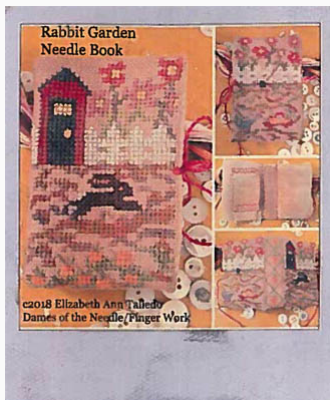

Schemi Punto Croce

Crown And Beehive Scraps 1

da: Dames Of The Needle

Dames of the Needle Finger Work © 2018
Elizabeth Ann Talledo
www.damesoftheneedle.blogspot.com

Modello: SCHHOF18-1465

Crown And Beehive Scraps 1

Prezzo: € 8.11 (incl. IVA)

Schemi Punto Croce

Rabbit Garden Needle Book

da: Dames Of The Needle

Modello: SCHHOF18-1545

Rabbit Garden Needle Book

Prezzo: € 8.48 (incl. IVA)

Schemi Punto Croce