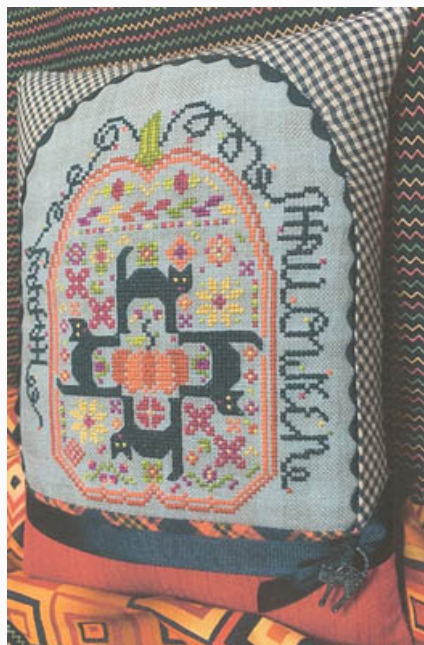

Schemi Punto Croce

Cats On A Parade

da: Rosewood Manor Designs

Modello: SCHHOF20-2304

Cats On A Parade

Punti: 82w x 91h

Prezzo: € 8.73 (incl. IVA)