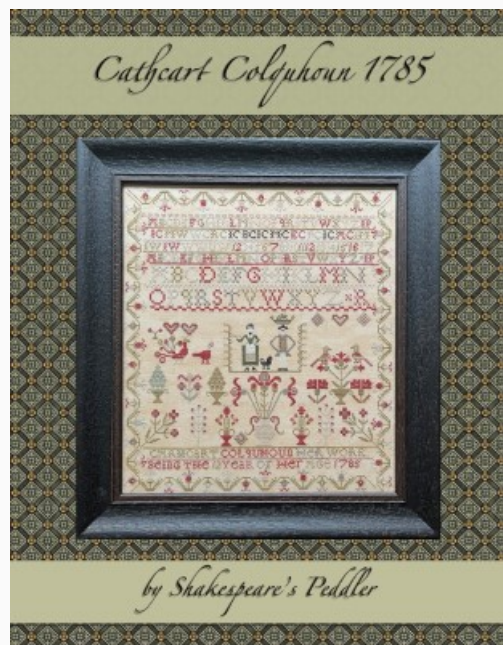

Schemi Punto Croce

Cathcart Colquhoun 1785

da: Shakespeare's Peddler

Modello: SCHHOF22-1325

Cathcart Colquhoun 1785

Nashville 2022

Punti: 237 x 267

Prezzo: € 24.96 (incl. IVA)

Lista dei Materiali: nella pagina successiva è presente la lista dei materiali necessari per la realizzazione.