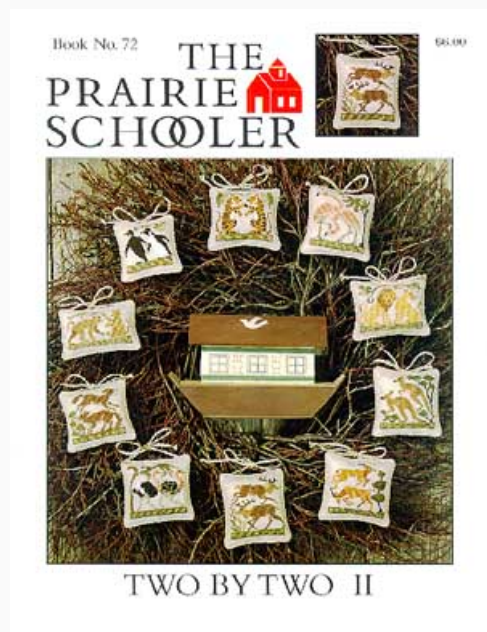

Summer & Winter

da: The Prairie Schooler

Modello: SCHHOF01-1298

Summer & Winter

Prezzo: € 14.97 (incl. IVA)

Schemi Punto Croce

Two By Two

da: The Prairie Schooler

Modello: SCHHOF98-1698

Two By Two

Prezzo: € 7.49 (incl. IVA)

Schemi Punto Croce

Two By Two II

da: The Prairie Schooler

Modello: SCHHOF98-1699

Two By Two II