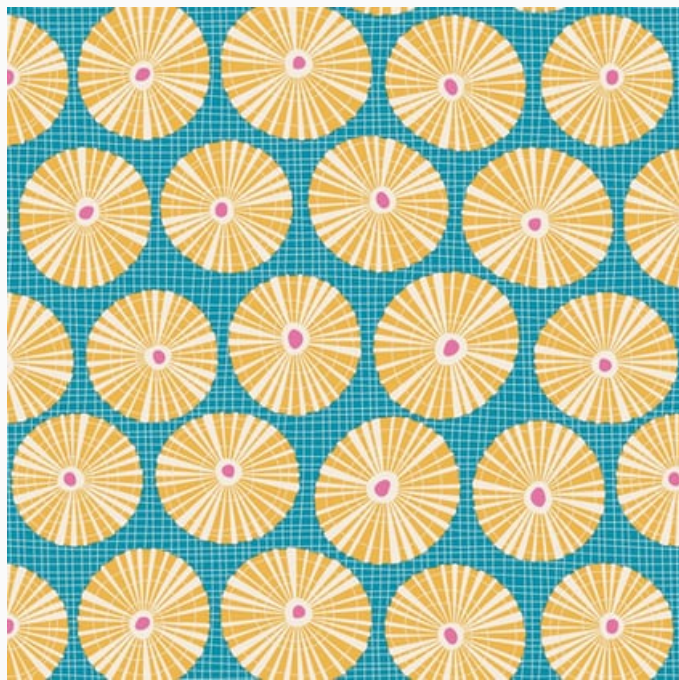

Tilda

Limpet Shell Teal

da: Tone Finnanger

Modello: STOFTILDA-100338

Tilda Cotton Beach

Stoffa Tilda in cotone 100%. Lavare a 40°, si restringe del 5%.

-
» Price is for a cut of about 50 cm. x 55 cm. «

Prezzo: € 4.73 (incl. IVA)