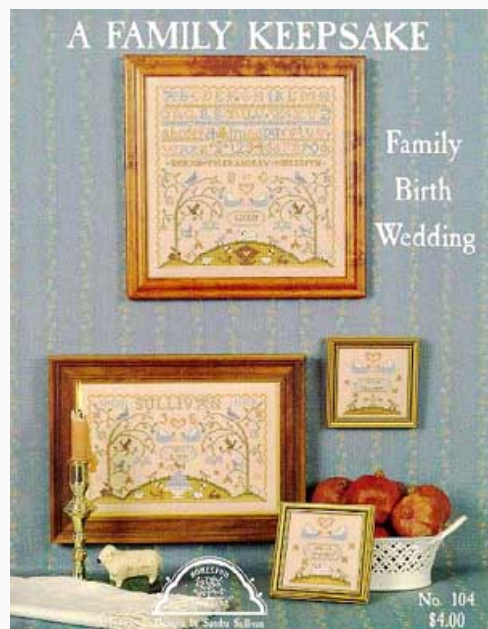

Schemi Punto Croce

Family Keepsake Family,Birth,Wedding

da: Homespun Elegance Ltd

Modello: SCHHOF2182

Family Keepsake Family,Birth,Wedding

Prezzo: € 4.99 (incl. IVA)