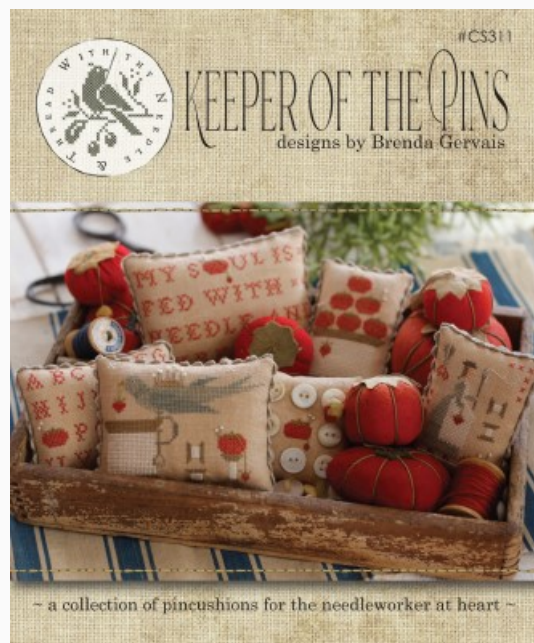

Prezzo: € 24.96 (incl. IVA)

Schemi Punto Croce

Red Bird Sampler

da: With thy Needle & Thread

Modello: SCHHOF21-2608

Red Bird Sampler

Prezzo: € 18.72 (incl. IVA)

Schemi Punto Croce

Keeper Of The Pins

da: With thy Needle & Thread

Modello: SCHHOF22-1456

Keeper Of The Pins

Prezzo: € 24.96 (incl. IVA)

Schemi Punto Croce

Seasons Of The Heart (Spring Into Summer)

da: With thy Needle & Thread