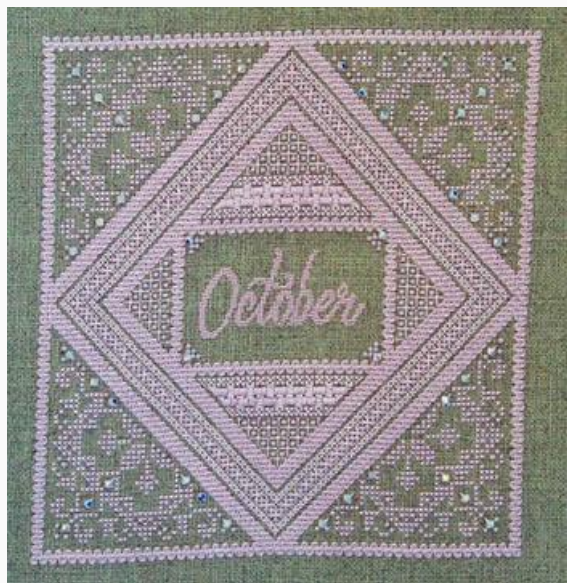

Schemi Punto Croce

October Opal

da: Northern Expressions Needlework

Modello: SCHHOF15-1019

October Opal

Prezzo: € 12.48 (incl. IVA)