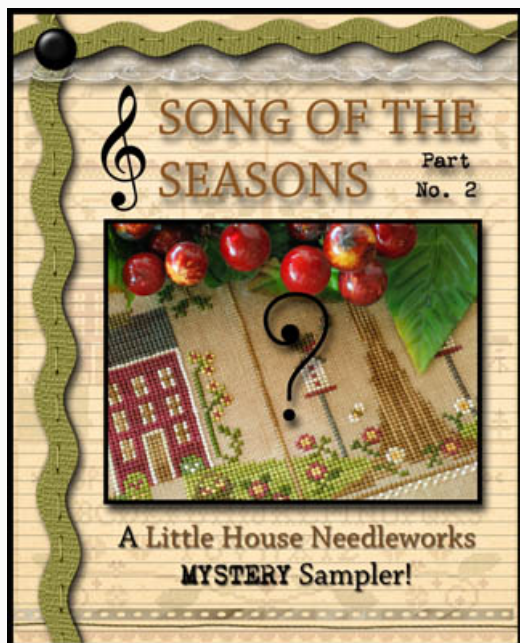

Schemi Punto Croce

Song of the Seasons - Part II

da: Little House Needleworks

Modello: SCHHOF19-2849

Song of the Seasons - Part II

Prezzo: € 11.85 (incl. IVA)