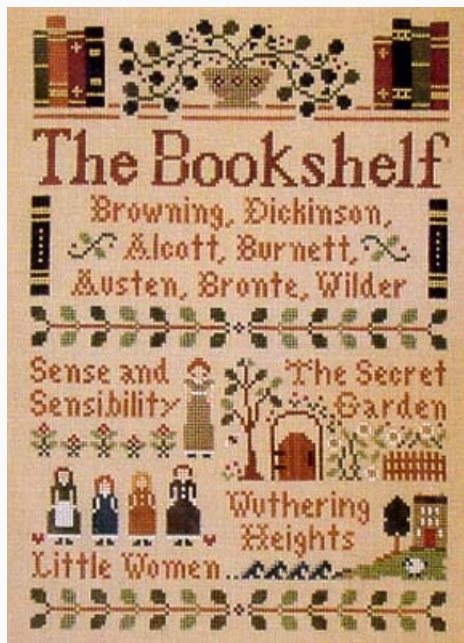

Schemi Punto Croce

Bookshelf, The

da: Little House Needleworks

Modello: SCHHOF04-3323

Bookshelf, The

Prezzo: € 11.85 (incl. IVA)

Lista dei Materiali: nella pagina successiva è presente la lista dei materiali necessari per la realizzazione.