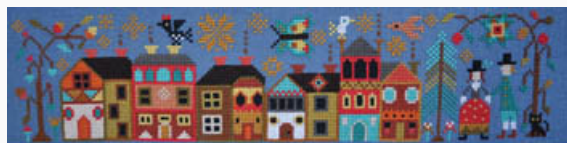

Schemi Punto Croce

New World Part 4 - A Visit ToTown

da: Barbara Ana Designs

Creative Poppy © Barbara Ana Designs

Modello: SCHHOF18-1814

New World Part 4 - A Visit ToTown

Prezzo: € 12.45 (incl. IVA)