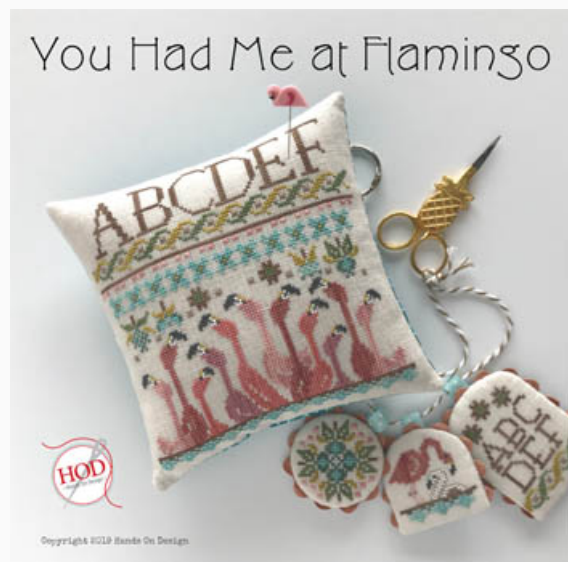

## Woof Block Party

da: Hands On Design

Modello: SCHHOF19-1784

Woof Block Party

**Prezzo: € 12.48** (incl. IVA)

Schemi Punto Croce

## You Had Me At Flamingo

da: Hands On Design

Modello: SCHHOF19-1785

You Had Me At Flamingo

**Prezzo: € 12.48** (incl. IVA)

Schemi Punto Croce