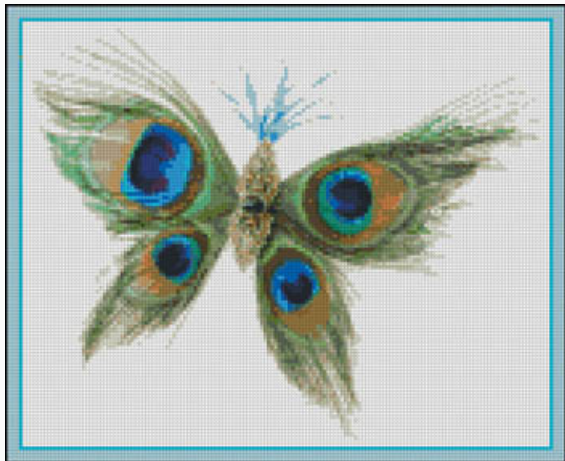

Modello: SCHHOF14-1910

Opening The Gateway
Needlepoint (Counted)

Prezzo: € 22.46 (incl. IVA)

Schemi Punto Croce

Peacock Butterfly

da: Paula's Patterns

Modello: SCHHOF14-1906

Peacock Butterfly
Needlepoint (Counted)